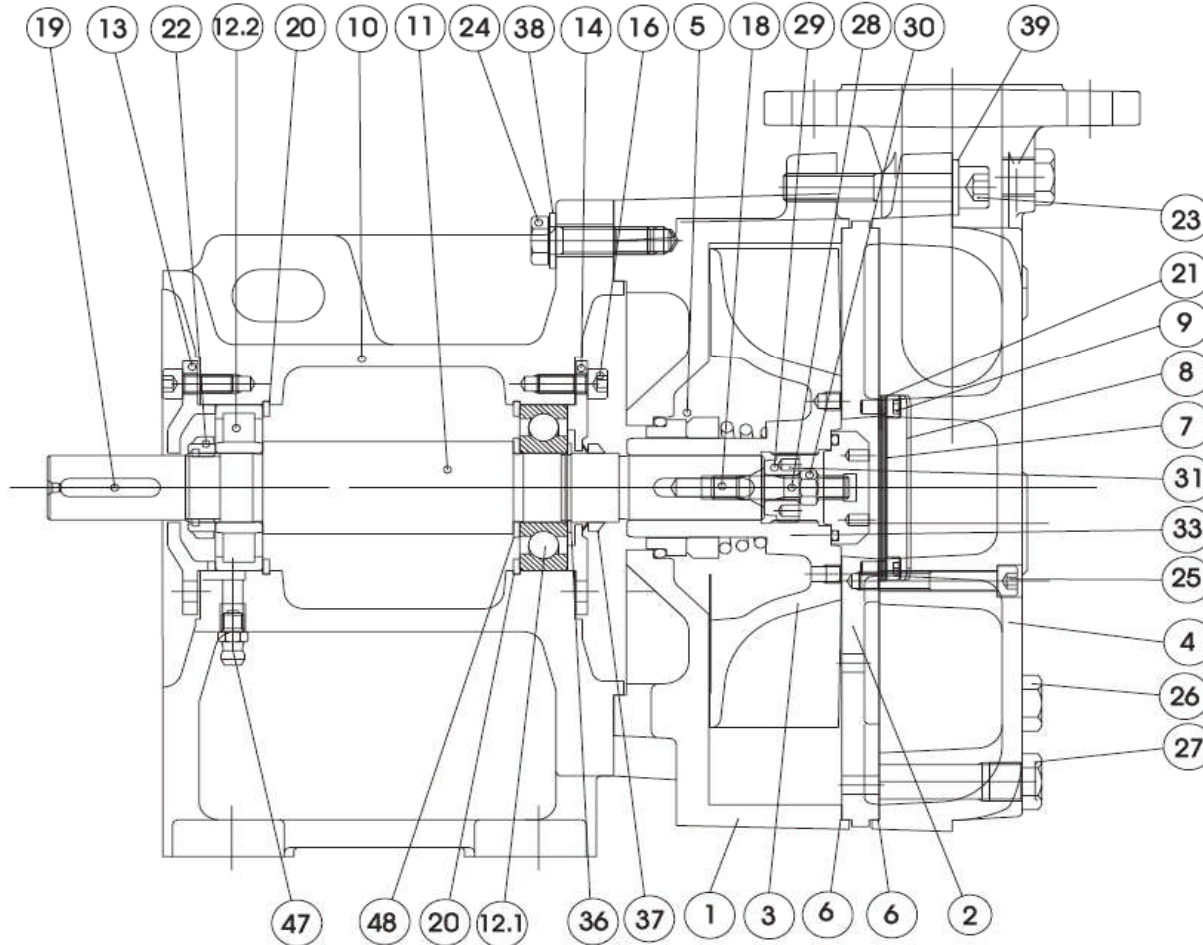

**LIQUID RING VACUUM PUMPS**

Cross Sectional Drawing

TITAN Series Single-stage Monoblock

Liquidring Vacuum Pump

**DV0060B-PA3**

DV0060B-PA3