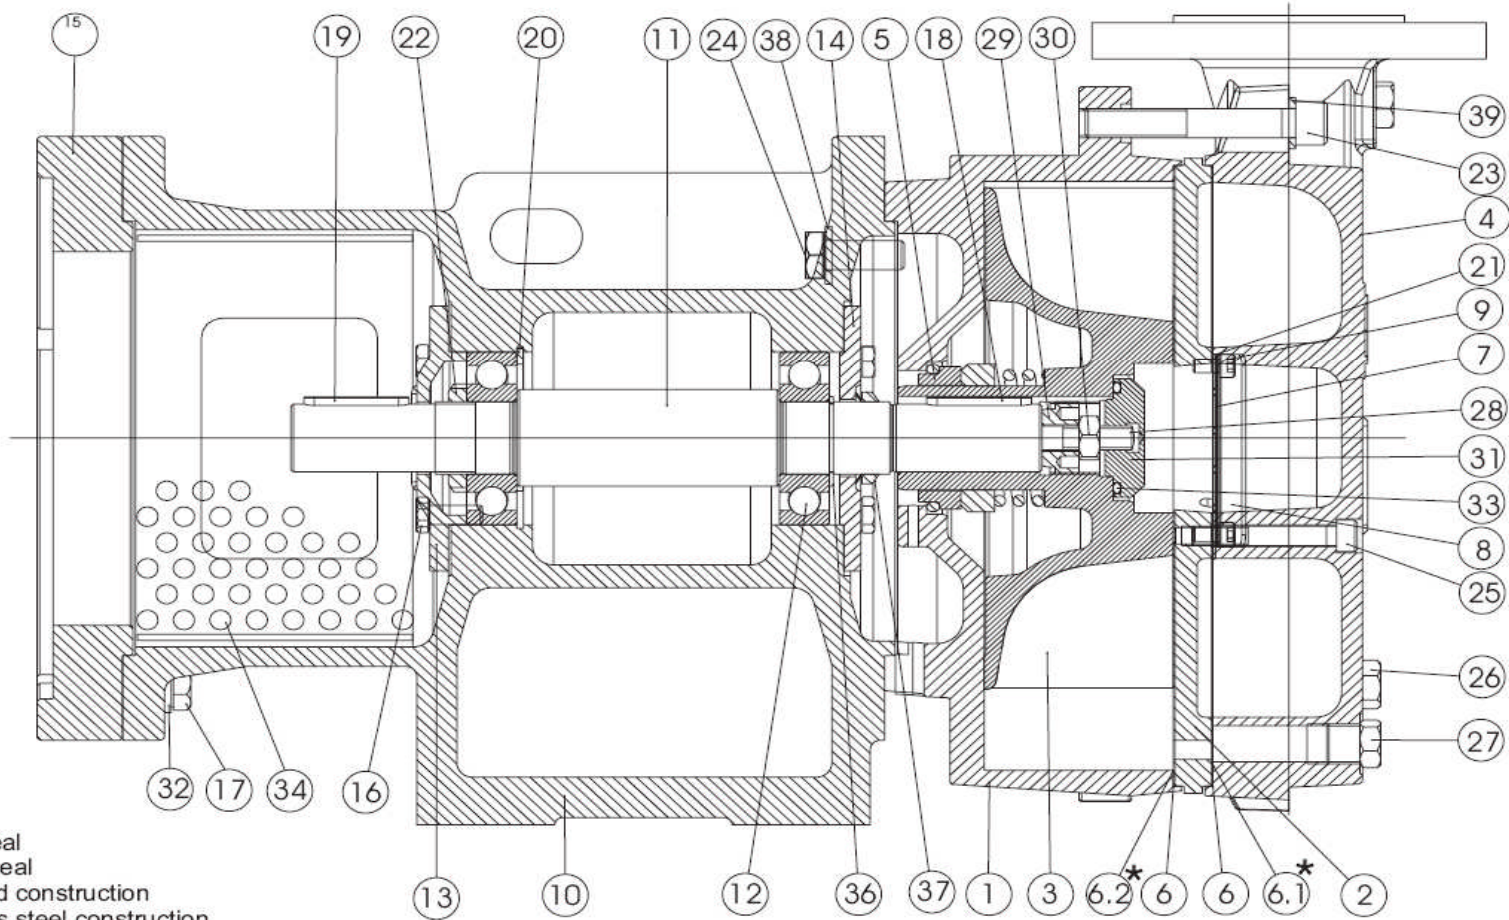

LIQUID RING VACUUM PUMPS

Cross Sectional Drawing

TITAN Series Single-stage Monoblock

Liquidring Vacuum Pump

DV0080B-KA3

A = Viton seal
 B = Teflon seal
 3 = standard construction
 4 = stainless steel construction
 * = stainless steel model only

DV0080B-KA3