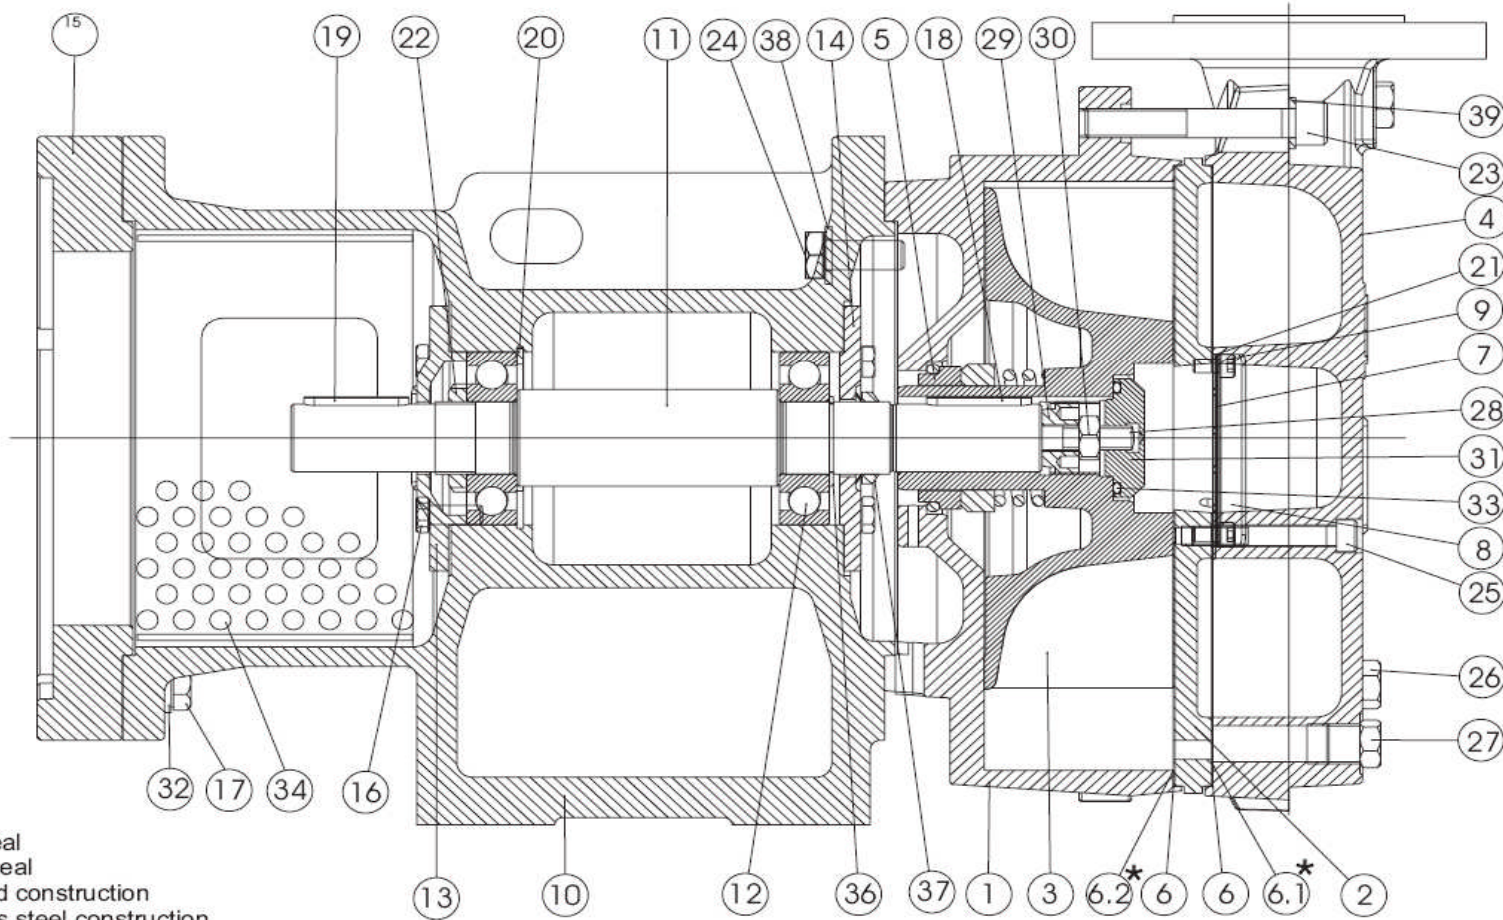

LIQUID RING VACUUM PUMPS

Cross Sectional Drawing

TITAN Series Single-stage Monoblock

Liquidring Vacuum Pump

DV0080B-KB4

A = Viton seal
 B = Teflon seal
 3 = standard construction
 4 = stainless steel construction
 * = stainless steel model only

DV0080B-KB4