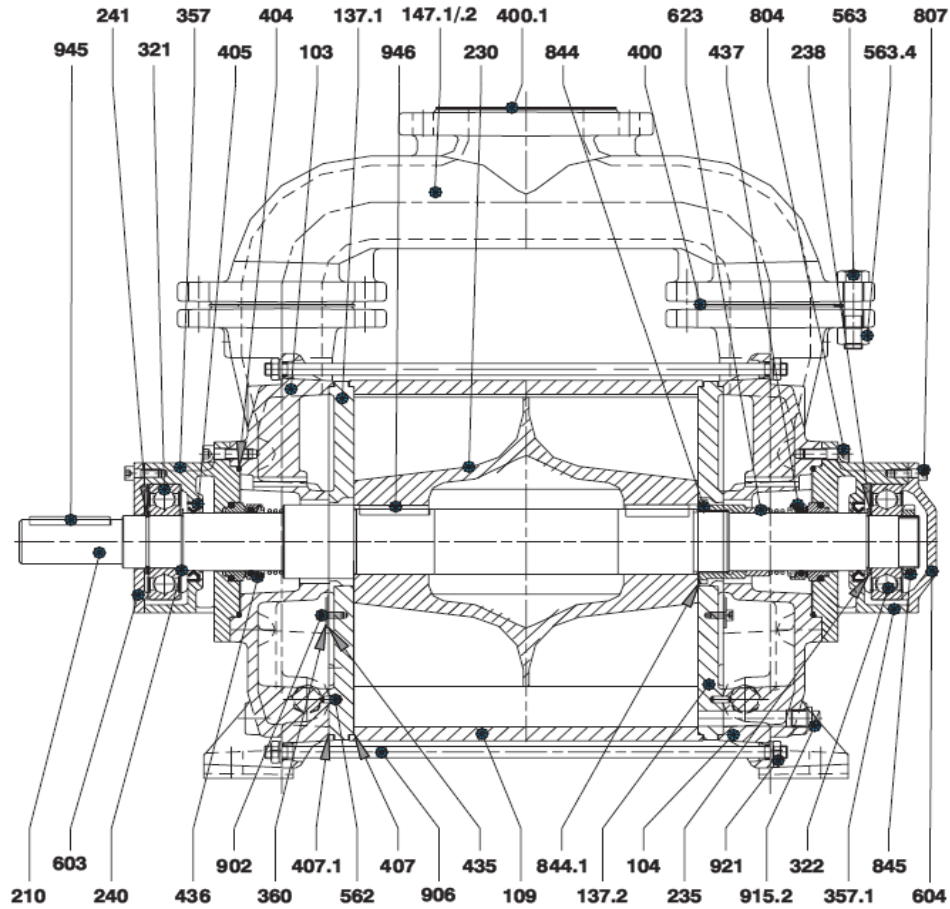

LIQUID RING VACUUM PUMPS

Cross Sectional Drawing
 TITAN Series Single-stage Monoblock
 Liquidring Vacuum Pump
DV0450B-KA2 Rev B

DV0450B-KA2 Rev

LIQUID RING VACUUM PUMPS

Spare parts lists

TITAN two-stage
liquid ring vacuum pump
DV0450B-KA2 Rev B

Kits

Item#	Part No.	Description	Material	Minor	Major	Qty
103	C005816	DE Cover				1
104	C005817	NDE Cover				1
109	C001071	Casing				1
137.1	C001061	DE Port Plate				1
137.2	C001063	NDE Port Plate				1
147.1-147.2	C001073	Manifold				2
210	C001733	Shaft				1
230	C001068	Impeller				1
235-240	6565-6250-000	Bearing Abutment (Shim Pack)			Included	2
241	3836-0471-000	Circlip			Included	1
321-322	1980180100	Bearing			Included	2
357-357.1	C001060	Bearing Housing				2
360	C001665	Valve Plate				2
400	3510-0250-000	Gasket			Included	4
404	5320-5313-000	O-ring		Included	Included	2
405	6200-0055-000	Lip Seal			Included	2
407	3500-0050-001	Liquid Gasket		Included	Included	2
435	P7390-2007-364	Variport Valve			Included	2
436	6220-0055-000	DE Mechanical Seal		Included	Included	1
437	6220-0055-000	NDE Mechanical Seal		Included	Included	1
562	C003193	Locating Pin				2
563	C002873	Screw				16
563.4	C003095	Nut				16
603	C001065	DE Bearing Cover				1
604	C001066	NDE Bearing Cover				1
623	6588-2007-888	Mechanical Seal Spacer			Included	1
804	C002992	Screw				8
807	C002968	Screw				6
844	4420-2007-887	Impeller Nut			Included	1
844.2	C003051	Screw				3
845	C003174	Bearing Nut			Included	1
902	C002884	Screw				4
906	C001740	Tie Rod				6
915.2	C003535	Plug				5
921	C003088	Nut				12
945	4610-2008-203	Coupling Key			Included	1
946	4610-2008-206	Impeller Key			Included	2
920	C003131	Washer				12
563.5	C003140	Washer				16
902.1	3830-0000-000	Washer			Included	4
	4700-2000-038	Minor Repair Kit (Seal Kit)				
	4700-1000-038	Major Repair Kit				